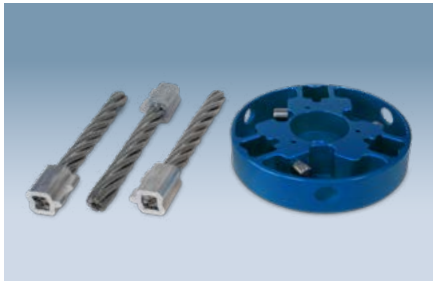

ecological, efficient! Weedgo! can be used with all
common garden trimmers.

Tool-free change of bunches

No use of chemicals

No flames

Protects microorganisms

Weedgo![®]Two – for trimmers with **at least 1.36 hp (1.0 kW)** and **max. 2.70 hp (2.0 kW)**

The compact

Weedgo![®]Two is the lightweight version of the weed brush and suitable for trimmers with lower horsepower. When used with accu trimmers, we recommend powerful battery packs.

Weedgo![®]Two starter set without protective cover

Article no.	Description	Comment
292750.000000	starter set Weedgo!Two incl. 4 bunches	mounting bracket 25,4 mm/20 mm

Weedgo![®]Two spare parts

Pic.	Article no.	Description	Comment
1a	542507.867000	weed bunch for Weedgo!Two steel wire rope	packing unit 8 pieces!
2a	542507.180000	weed bunch for Weedgo!Two WIKRALON [®] *	packing unit 8 pieces!