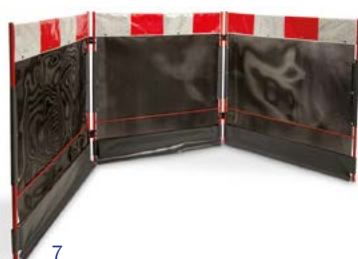

Mobile protective wall 3-part, light version

Pic.	Article no.	Description
7	294011.000000	3-part standard protective wall, red/white, light version 3 panels, 1130 x 1030 mm per panel