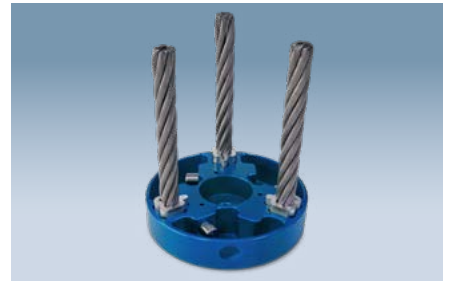

ecological, efficient! Weedgo! can be used with all
common garden trimmers.

Tool-free change of bunches

No use of chemicals

No flames

Protects microorganisms

Weedgo![®]Two – for trimmers with **at least 1.36 hp (1.0 kW)** and **max. 2.70 hp (2.0 kW)**

The compact

Weedgo![®]Two is the lightweight version of the weed brush and suitable for trimmers with lower horsepower. When used with accu trimmers, we recommend powerful battery packs.

Weedgo![®]Two starter set without protective cover